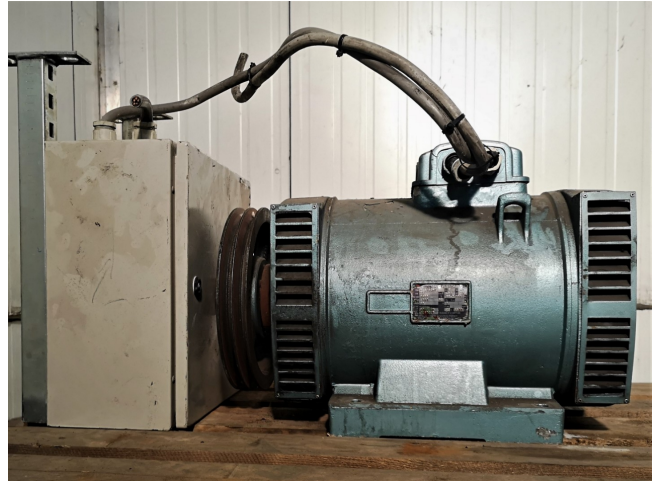

Leroy Somer PLS180MT

Specifications

Marka	Leroy Somer
Rodzaj	PLS180MT
kW	22
RPM	1455
Size & Weight	570x320x410 / 130 kg
50 Hz / 60 Hz	50 Hz
Remarks	includes an optional compatible controlbox
Stock	1

Description

Used Leroy Somer PLS180MT

Used Leroy-Somer electric motor. Type: PLS180MT with 22 kW and 1455 RPM at 50 Hz. Sizes: 570x320x390mm (LxWxH). Weight: 130 kg.